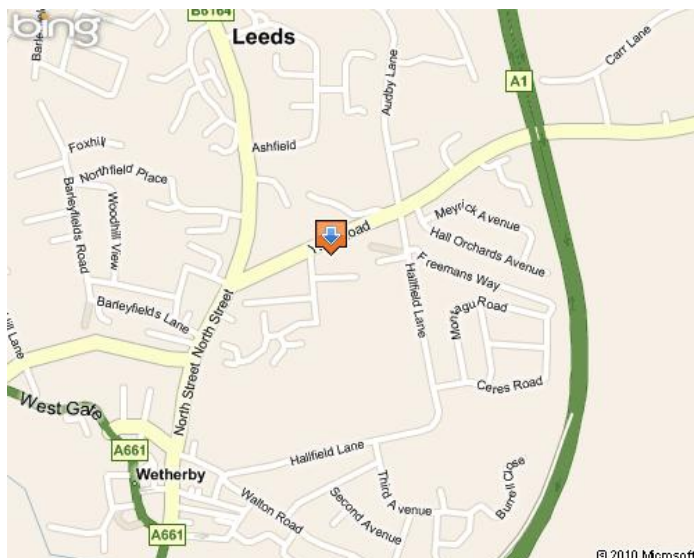

### By Road

From the North:

From the A1(M) take the exit towards B1224 sign posted to Wetherby  
At the roundabout, take the third exit to Wetherby  
At the roundabout, take the second exit to Wetherby  
Take the left turning after the Esso Garage on to York Road  
Our office is 50 yds on the right

From the South:

From the A1(M) take the exit towards A661 sign posted to Wetherby  
At the roundabout, take the second exit to Wetherby  
Take the right turning at the Esso Garage on to York Road  
Our office is 50 yds on the right

### By Rail

The closest stations to our Wetherby Office are:-

12 mins from Cattal Station  
14 mins from Leeds Station  
20 mins from Harrogate Station  
30 mins from York Station  
(The minutes given show how long it would take to get to our offices by taxi.)

### By Air

When traveling by plane the nearest airports are:-

30 mins from Leeds Bradford International  
1 hour 20 mins from Manchester Airport

For travel directions from your location to our Wetherby office [click here](#).