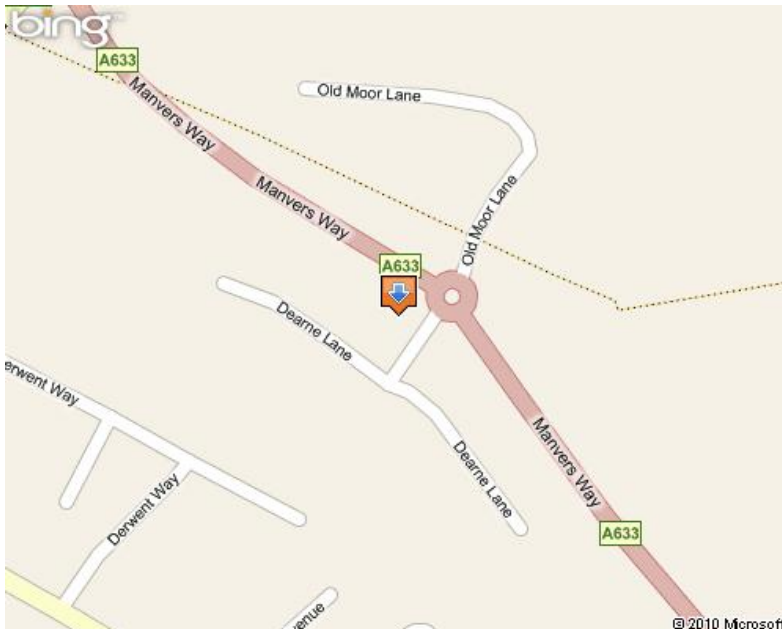

### By Road

From junction 36 (Barnsley South) of the M1 follow the A6195 (Dearne Valley Parkway) sign posted Doncaster, Stay on this road until you reach the 11th roundabout (at the 9th there is a large Morrisons supermarket). At the 11th roundabout turn right onto the A633 Manvers Way.  
The Century Business Park is on the next roundabout as illustrated on the map below. If you have any problems please ring 01709 300111.

### By Rail

The closest stations to our Rotherham office are:-

12 mins from Swinton Station.

14 mins from Rotherham Central Station.

(The minutes given show how long it would take to get to our offices by taxi.)