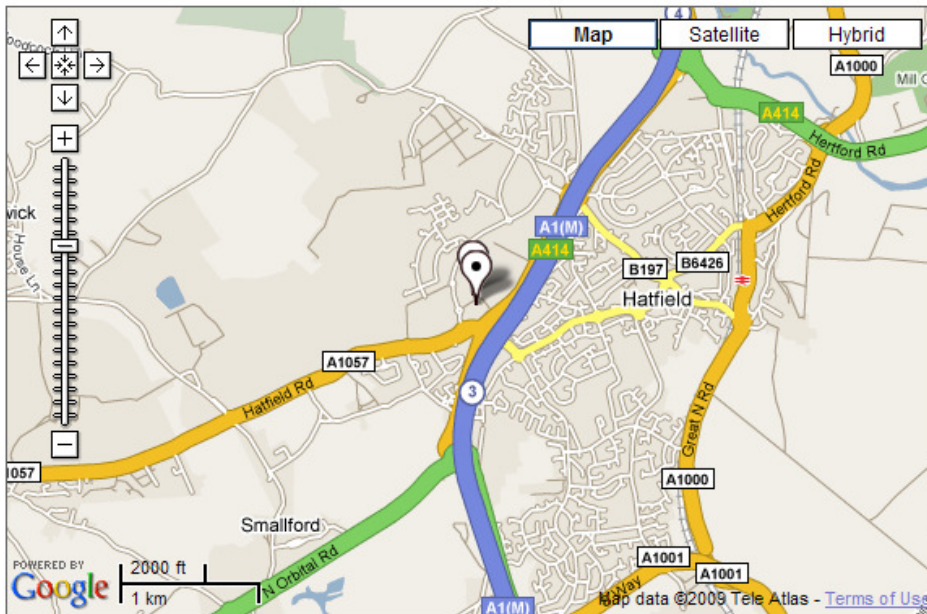

### By Road

From the M25 exit at junction 23 take the exit signposted A1.

Leave the A1 at junction 3 to A1001/A414. At the roundabout take the exit signposted A1001/Comet Way.

At the next roundabout take the first exit on to St Albans Road North.

At the next roundabout take the 3rd exit on to Mosquito Way then the 3rd exit at the next roundabout on to Bishop Square.

Follow the road round until Titan Court appears on your right.

## By Rail

The station is a 7 min drive to our office.

From the Station head South on the Great North Road.

At the roundabout take the 3rd exit on to French Horn Lane.

At the roundabout take the 2nd exit on to Wellfield Road.

### **By Air**

When travelling from the airports use the M25 then follow the directions at the top of the page. We are approximately:-

- 23 mins from Luton Airport.
- 43 mins from Stansted Airport.
- 35 mins from Heathrow Airport.